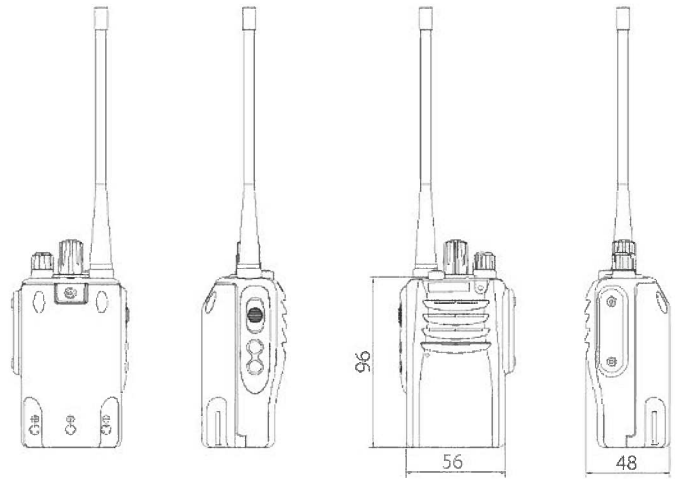

Dimensions